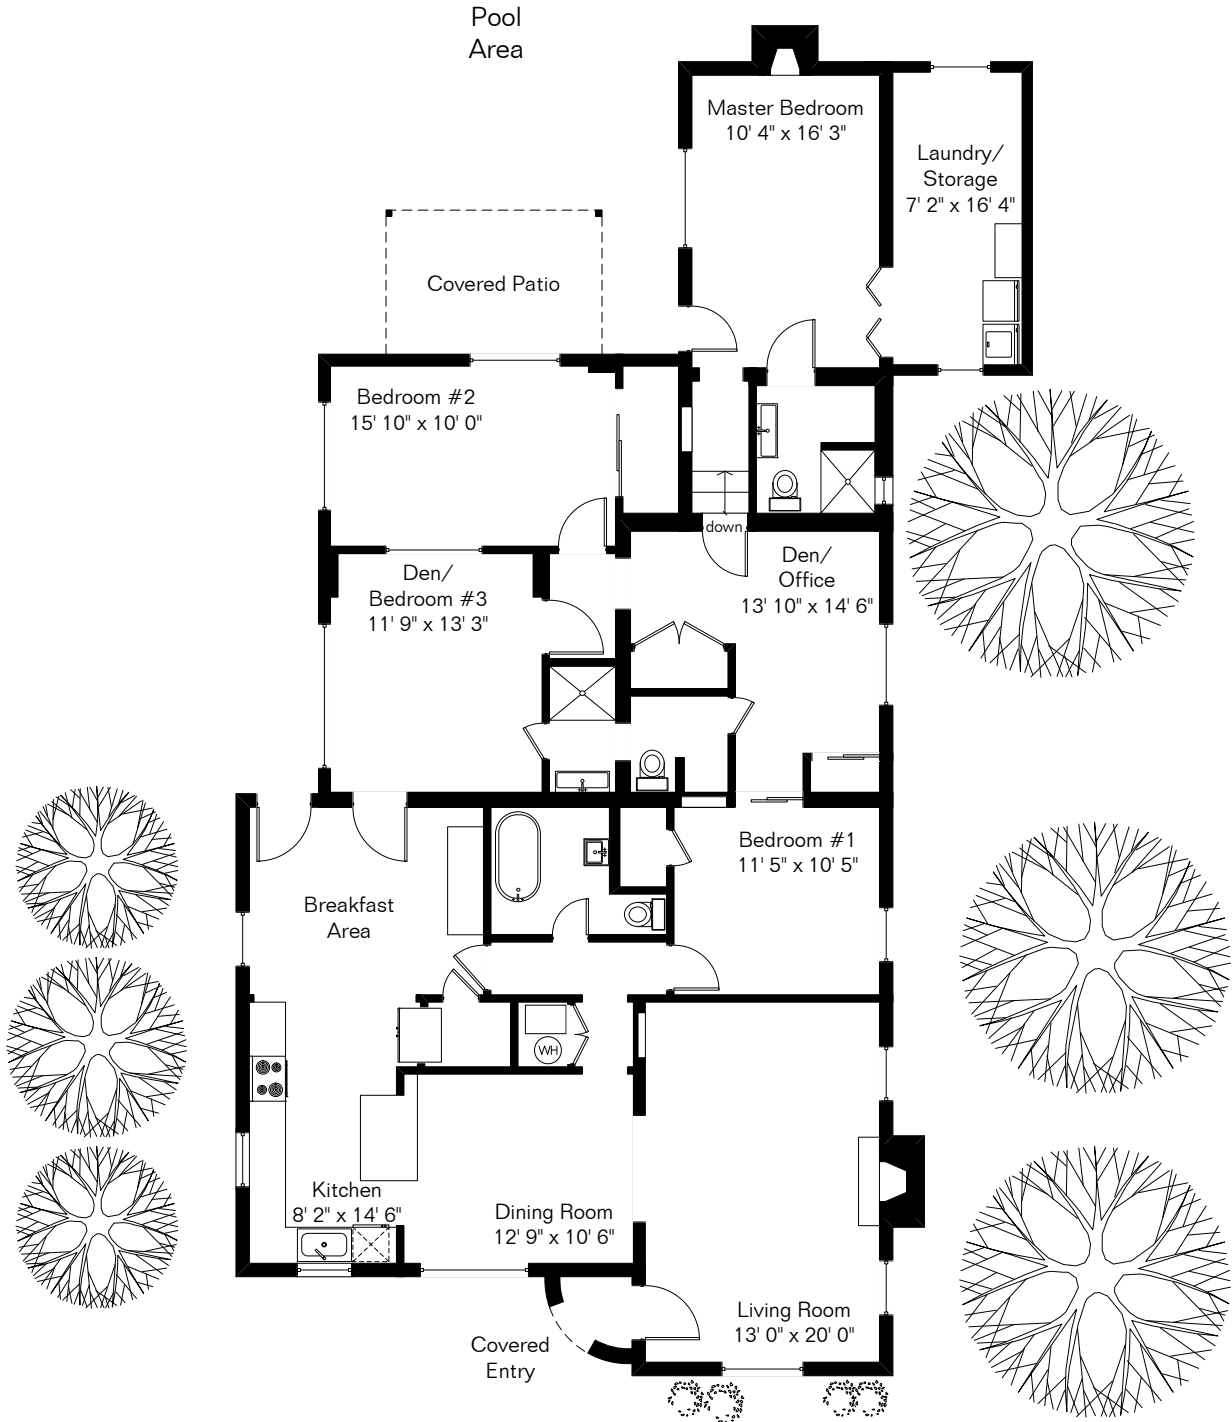

The square footages and room size information are deemed to be reliable but are not guaranteed and should be independently verified. This drawing is for marketing purposes only.

2222 E 1st St

Site Visit May 2020

0 ft. 6 ft. 10 ft. 20 ft.

Living Area 2,167 Sq Ft

Copyright 2020 Floor Plans First! LLC
All Rights Reserved.

www.FloorPlansFirst.com

Toll Free (877) 887-1500
Voice (520) 881-1500